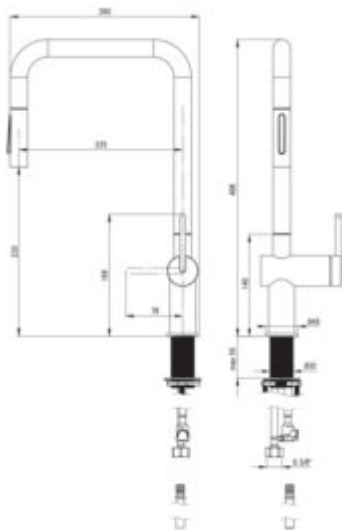

MOMI Kitchen tap

Product code: BKM_D73N

EAN: 5907650863878

Color: titanium

Warranty [years]: 7

Mixer

Finish	titanium
Material	steel 304
Mixer type	single-handle, mixer
Installation method	standing
Flow class [l/min]	Z - 4-9 l/min
Acoustic group [dB]	I (x <= 20)

Mixer cartridge

Ceramic cartridge size	35 mm
------------------------	-------

Spout

Spout type	pull-out, swivel
Material	steel 304

Aerator

Aerator type	honeycomb
--------------	-----------

Connecting hose

Length [mm]	600
Installation thread	3/8"
Connection thread	M8

Hose

Length [mm]	1800
-------------	------

Hand shower

Number of functions	2
---------------------	---

Features:

- Deante Design Studio Collection
- Only the best materials, the quality of which has been confirmed by laboratory tests
- The mixer is equipped with a stream aerator
- Z flow class (4-9 l/min) allowing for water consumption reduction
- 45 cm connection hoses included
- The mounting sleeve facilitates the installation of the mixer
- The mixer with functional pull-out spout
- 2-function spout
- Cleaning agent for fixtures in all colors available