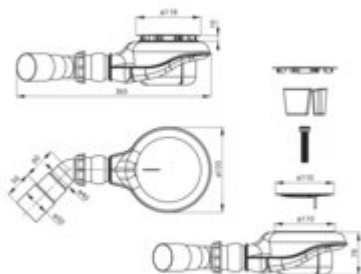

## EASY-CLEAN Shower tray waste kit

**Product code:** NHC\_029C

**EAN:** 5908212074299

**Color:** chrome

**Warranty [years]:** 2

Finish	chrome
Plug type	open
Drain diameter	90 mm
External elements color	chrome
Low siphon/ Space saver	yes
Cleaning method	from the top
Prevention of unpleasant odours	yes

### Features:

- Only the best materials, the quality of which has been confirmed by laboratory tests
- The trap fits perfectly with the Correo granite shower trays
- Dedicated cleaning agent, safe for cleaned surfaces
- Hygienic certificate of the National Institute of Hygiene confirming the product's compliance