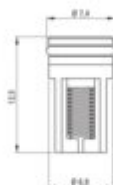

## Backflow valve, for shower hoses

**Product code:** ABZ\_0600

**EAN:** 5908212086254

**Color:** white

**Warranty [years]:** 2

Finish	white
Material	ABS
Hand shower angle adjustment	no