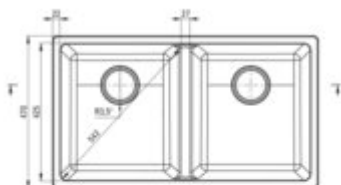

ADEL Granite sink, 2-bowl

Product code: ZLM_S203

EAN: 5907650843238

Color: metallic grey

Warranty [years]: 18

Sink

Finish	metallic grey
Surface type	matte
Material	granite
Installation method	inset
Number of bowls	2
Minimum cabinet width [mm]	900
Width [mm]	470
Length [mm]	816
Height [mm]	252
Bowl depth [mm]	241
2nd bowl depth [mm]	241
Cut-out Length [mm]	796
Cut-out Width [mm]	450
Equipped with accessories	yes
Drain diameter	3.5"