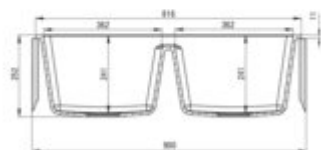

ADEL Granite sink, 2-bowl

Product code: ZLM_S203

EAN: 5907650843238

Color: metallic grey

Warranty [years]: 18

Sink

Finish	metallic grey
Surface type	matte
Material	granite
Installation method	inset
Number of bowls	2
Minimum cabinet width [mm]	900
Width [mm]	470
Length [mm]	816
Height [mm]	252
Bowl depth [mm]	241
2nd bowl depth [mm]	241
Cut-out Length [mm]	796
Cut-out Width [mm]	450
Equipped with accessories	yes
Drain diameter	3.5"