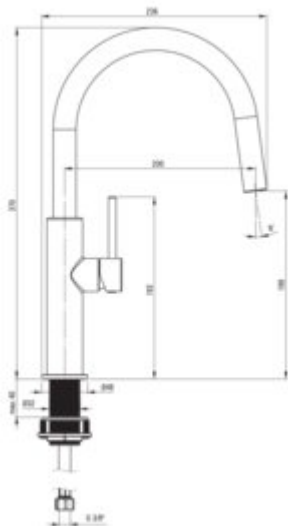

## Mixer

Finish	steel
Material	steel 304
Mixer type	single-handle, mixer
Installation method	standing
Total mixer height [mm]	370
Flow class [l/min]	Z - 4-9 l/min
Acoustic group [dB]	I (x <= 20)

## Mixer cartridge

Ceramic cartridge size	25 mm
------------------------	-------

## Spout

Spout type	swivel
Mixer spout range [mm]	200
Material	steel 304

## Connecting hose

Length [mm]	600
Installation thread	3/8"
Connection thread	M10