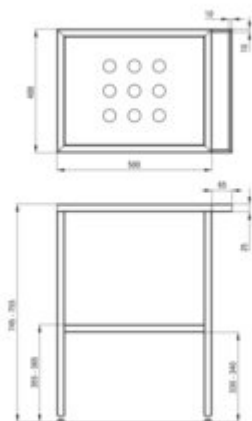

# Standing bathroom console

**Product code:** CST\_X50B

**EAN:** 5908212066799

**Color:** nero

**Warranty [years]:** 2

Finish	nero
Surface type	matte
Installation method	standing
Width [mm]	400
Length [mm]	565
Height [mm]	750
Material	stainless steel
Reversible	yes
Adjustable feet	yes
Mounting kit included	yes