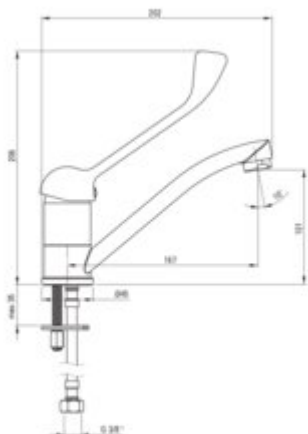

BORO

Washbasin tap

Product code: BMO_026C

EAN: 5907650886914

Color: chrome

Warranty [years]: 7

Mixer

Finish	chrome
Material	brass
Mixer type	single-handle, mixer
Installation method	standing
Flow class [l/min]	S - 15.1-19.8 l/min
Acoustic group [dB]	II (20 < x <= 30)
Clinic lever	yes

Mixer cartridge

Ceramic cartridge size	35 mm
------------------------	-------

Spout

Spout type	swivel
Mixer spout range [mm]	159
Material	steel 304

Aerator

Aerator type	honeycomb
Aerator size	M24

Connecting hose

Length [mm]	450
Installation thread	3/8"
Connection thread	M10

Features:

- Extended Clinic lever for easy operation
- The mixer is equipped with a stream aerator
- 45 cm connection hoses included
- The mixer body is made of the highest quality brass