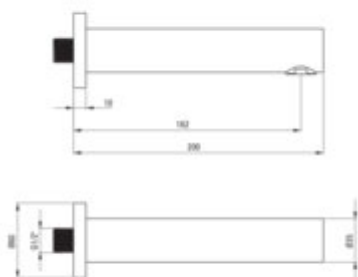

CASCADA

Bathtub spout

Product code: NAC_M81K

EAN: 5907650817703

Color: brass

Warranty [years]: 2

Finish	brass
Spout type	bathtub
Material	brass
Spout type	still
Range of shower/ bath spout [mm]	182
Spout length [mm]	200
aerator	yes
Concealed mounting	yes