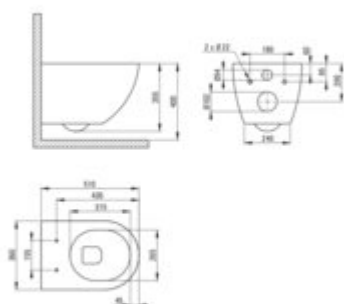

PEONIA

Toilet bowl, wall-mounted

Product code: CDE_DZPW

EAN: 5908212095126

Color: anthracite, titanium

Warranty [years]: 10

Finish	anthracite, titanium
Material	ceramic
Type	wall-mounted
Rim type	rimless
Hidden mountings	yes
Width [mm]	360
Length [mm]	510
Height [mm]	355
Mounting holes spacing / Axis [mm]	180
Toilet seat	sold separately
Designed for installation with a mechanical concealed frame with a 3/6 l drain valve setting	no
In the case of pneumatic racks, an additional orifice reducing the water flow is required	no
Mounting kit included	yes

Features:

- Hard and durable ceramics does not lose its properties with long use
- Antibacterial coating, preventing the growth of microorganisms
- Rimless bowl for easy cleaning and hygiene
- Slow-close toilet seat sold separately
- Mounting system with hidden fixings
- Hygienic certificate of the National Institute of Hygiene confirming the product's complia
- Dedicated cleaning agent, safe for cleaned surfaces