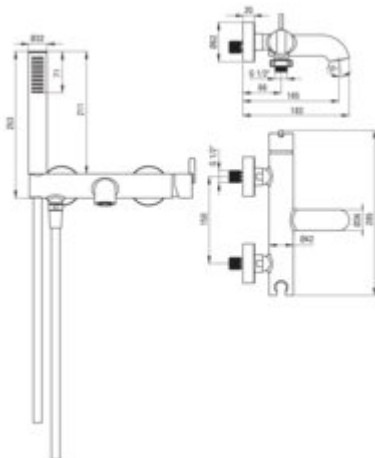

SILIA

Bath mixer, with shower set

Product code: BQS_N11M

EAN: 5907650818380

Color: nero

Warranty [years]: 7

Mixer

Finish	nero
Material	brass
Mixer type	single-handle, mixer
Installation method	wall-mounted
Total mixer height [mm]	15
Flow class [l/min]	A <= 15 (9.1 - 15)
Acoustic group [dB]	I (x <= 20)

Mixer cartridge

Ceramic cartridge size	35 mm
------------------------	-------

Spout

Mixer spout range [mm]	183
Material	brass

Function switch

Switch type	ceramic mechanical
-------------	--------------------

Aerator (XDCH2TUN0)

Aerator size	M24
--------------	-----

Aerator (XDCTOPCO0)

Aerator type	flat, swivel, silicone
Aerator size	M24

Hose

Length [mm]	1500
Anti-twist	1

Hand shower

Number of functions	1
Anti-calc	yes
Additional features	cool-out