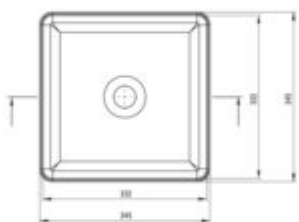

JASMIN

Ceramic washbasin, countertop

Product code: CDJ_6U3S

EAN: 5907650819561

Color: white

Warranty [years]: 10

Finish	white
Material	ceramic
Installation method	countertop/standing
Width [mm]	345
Length [mm]	345
Height [mm]	120
Depth [mm]	95
Without overflow	yes

Features:

- Hard and durable ceramics does not lose its properties with long use
- Antibacterial coating, preventing the growth of microorganisms
- Dedicated cleaning agent, safe for cleaned surfaces
- Only the best materials, the quality of which has been confirmed by laboratory tests