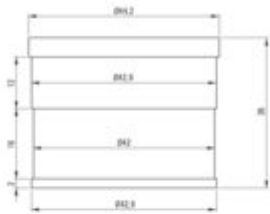

Trap insert, wet/dry

Product code: KXY9936

EAN: 5907650820581

Color: grey

Warranty [years]: 2

Finish

grey

Shape