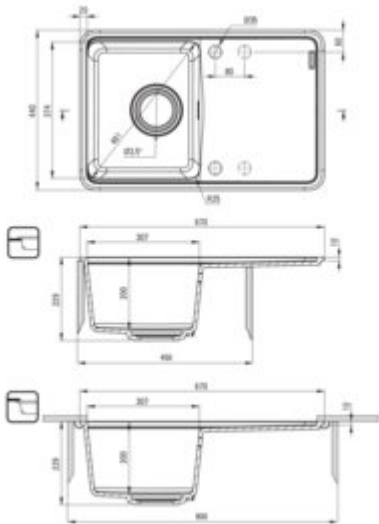

MOMI

Granite sink, 1-bowl with drainer

Product code: ZKM_N11A

EAN: 5907650831143

Color: nero

Warranty [years]: 18

Sink

Finish	nero
Surface type	matte
Material	granite
Installation method	inset, undermount
Number of bowls	1
Minimum cabinet width [mm]	450
Width [mm]	440
Length [mm]	670
Height [mm]	230
Bowl depth [mm]	200
Cut-out Length [mm]	650
Cut-out Width [mm]	420
Cut-out Length [mm]	630
Cut-out Width [mm]	400
Reversible	yes
Equipped with accessories	yes
Drain diameter	3.5"
Number of holes	2
Number of pre-drilled holes	2
Additional features	cutting board included, drain cover included

Sink waste kit

Finish	nero
Plug type	automatic, with a button
Low siphon/ Space saver	yes
possibility to connect a dishwasher/ washing machine	yes

Features:

- Deante Design Studio Collection
- Harmonious design
- Deep bowl
- Under-mounting possible
- ATTENTION! Before cutting a hole in the tabletop to install the sink, take into account th
- Granite drain cover
- Automatic CLICK plug
- Chopping board included
- Properties of Deante granite: resistance to impact, high temperature, discoloration, therm
- Hydrophobic properties repel water molecules
- Space-saving siphon which facilitates e.g. sorting waste
- Dedicated cleaning agent, safe for cleaned surfaces
- The finish enriched with silver ions adds antiseptic properties
- Strainer uniformly dyed in mass