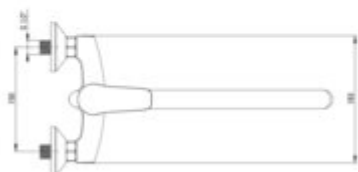

BORO

Washbasin tap, wall-mounted

Product code: BMO_N56M

EAN: 5907650809791

Color: nero

Warranty [years]: 7

Mixer

Finish	nero
Material	brass
Mixer type	single-handle, mixer
Installation method	wall-mounted
Flow class [l/min]	A <= 15 (9.1 - 15)
Acoustic group [dB]	II (20 < x <= 30)

Mixer cartridge

Ceramic cartridge size	35 mm
------------------------	-------

Spout

Mixer spout range [mm]	389
Material	steel 304

Function switch

Switch type	ceramic mechanical
-------------	--------------------

Aerator

Aerator type	honeycomb
Aerator size	M24

Features:

- Cleaning agent for fixtures in all colors available
- Innovative, durable and easy to clean Nero coating
- The mixer body is made of the highest quality brass
- The mixer is equipped with a stream aerator
- Only the best materials, the quality of which has been confirmed by laboratory tests