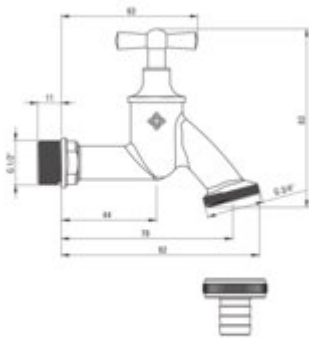

Valve, drawn

Product code: VFA_152M

EAN: 5907650829836

Color: chrome

Warranty [years]: 2

Finish	chrome
Surface type	shine
Type	drawn
Material	brass
Installation thread	1/2"
Connection thread	3/4"
Flow class [l/min]	B <= 25.2 (19.9 - 25.2)
Metal knob	yes
with a masking rosette	yes