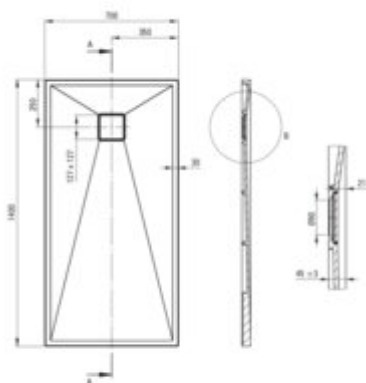

CORREO

Granite shower tray, rectangular

Product code: KQR_N77B

EAN: 5907650869399

Color: nero

Warranty [years]: 10

Finish	nero
Material	granite
Shape	rectangular
Width [mm]	700
Length [mm]	1400
Height [mm]	45
Installation method	directly on the spout, on the construction material support, on the floor level
Drain diameter	90
possibility to cut to size	yes
Hydrophobicity	yes

Features:

- Properties of Deante granite: resistance to impact, high temperature, discoloration, therm
- The finish enriched with silver ions adds antiseptic properties
- Anti-slip properties of granite shower trays
- Hydrophobic properties repel water molecules
- For installation at floor level, directly on the screed or supported by construction mater
- Possibility of cutting the granite shower tray
- Warning! The NHC_029C siphon fits this shower tray
- Warning! The NHC_029D siphon fits this shower tray
- Only the best materials, the quality of which has been confirmed by laboratory tests
- Dedicated cleaning agent, safe for cleaned surfaces