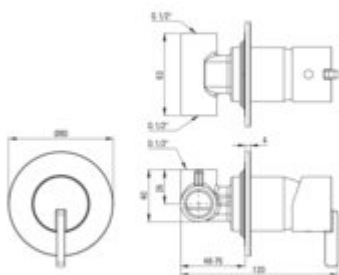

## Shower mixer, concealed

Product code: BQS\_D44L

EAN: 5907650859659

Color: titanium

Warranty [years]: 7

### Mixer

Finish	titanium
Material	brass
Mixer type	single-handle, mixer
Installation method	concealed
Flow class [l/min]	S - 15.1-19.8 l/min
Acoustic group [dB]	I (x ≤ 20)

### Mixer cartridge

Ceramic cartridge size	35 mm
------------------------	-------