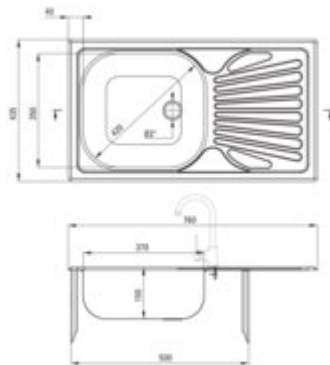

## Steel sink, 1-bowl with drainer

Product code: ZMU\_0110

EAN: 5907650845720

Color: satin

Warranty [years]: 2

### Sink

Finish	satin
Surface type	satin, smooth
Material	steel 201
Installation method	inset
Number of bowls	1
Minimum cabinet width [mm]	500
Width [mm]	435
Length [mm]	760
Height [mm]	150
Bowl depth [mm]	150
Cut-out Length [mm]	740
Cut-out Width [mm]	415
Reversible	yes
Equipped with accessories	yes
Drain diameter	2"