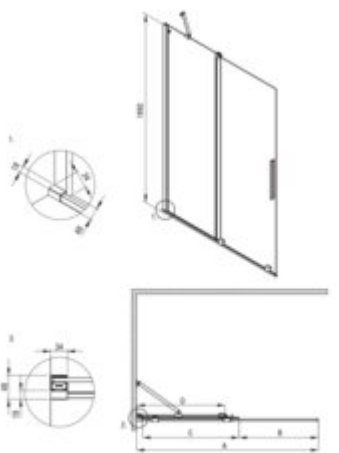

PRIZMA Shower wall, walk-in

Product code: KTJ_Z39R

EAN: 5907650840282

Color: gold

Warranty [years]: 5

Model	Size	A (mm)	B (mm)	C (mm)	D (mm)
KTJ X39R	900x1950	790-800	210	400	270
KTJ X39R	900x1950	800-800	260	470	420
KTJ X32R	1200x1950	860-1200	410	520	470
KTJ X32R	1200x1950	1180-1200	510	620	570
KTJ X34R	1400x1950	1380-1400	610	720	670

Finish	gold
Width [mm]	900
Height [mm]	1950
Glass finish	transparent
Glass thickness [mm]	6
Active cover	yes
Side dimension [mm]	900
Railings	short to perpendicular wall/long to parallel wall
Tempered glass TOTAL WHITE	no
Reversible doors	yes
Installation without shower tray possible	yes
Possibility to install a railing to a perpendicular wall	yes

Features:

- Only the best materials, the quality of which has been confirmed by laboratory tests
- Hydrophobic Active-Cover coating that makes it easier for water to run off the glass
- TOTALWHITE transparent glass
- Possibility to install the cabin without a shower tray, directly on the tiles
- Safe and durable tempered glass
- Dedicated to Active Cover surfaces
- Resistance to impacts, chemicals and stains in accordance with PN-EN 14428+A1:2008 norm, c
- Reversible door that allows the cabin to be mounted on the right or left side
- Can be combined with a second sliding wall and the Prizma walk-in shower wall
- Dedicated cleaning agent, safe for cleaned surfaces
- Possibility of mounting the cabin directly on tiles or on Correo granite (KQR) and Kerria Plus acrylic (KTS) shower trays
- The set includes two rails - short and long
- Free combination of elements
- Coating applied using the PVD method