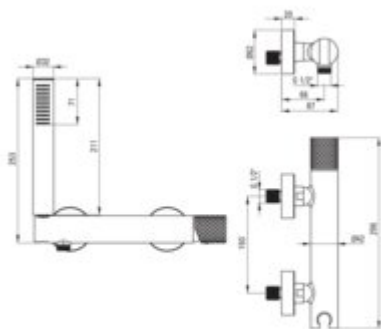

SILIA HEXA

Shower mixer, with shower set

Product code: BHS_R41M

EAN: 5907650886952

Color: brushed gold

Warranty [years]: 7

Mixer

Finish	brushed gold
Material	brass
Mixer type	single-handle, mixer
Installation method	wall-mounted
Total mixer height [mm]	87
Flow class [l/min]	A <= 15 (9.1 - 15)
Acoustic group [dB]	I (x <= 20)

Mixer cartridge

Ceramic cartridge size	35 mm
------------------------	-------

Hose

Length [mm]	1500
Anti-twist	1

Hand shower

Number of functions	1
Anti-calc	yes
Additional features	cool-out

Features:

- Deante Design Studio Collection
- Decorative lever - jewelry for your bathroom
- Noble form and timeless simplicity
- Handset holder integrated with the battery body
- Innovative and easy to maintain brushed gold coating
- Coating applied using the PVD method
- The mixer body is made of the highest quality brass
- Only the best materials, the quality of which has been confirmed by laboratory tests
- Anti-calc hand shower
- Anti-twist system, preventing the hose from twisting
- Durable hose ends made of brass
- Cool-out hand shower
- Cleaning agent for fixtures in all colors available