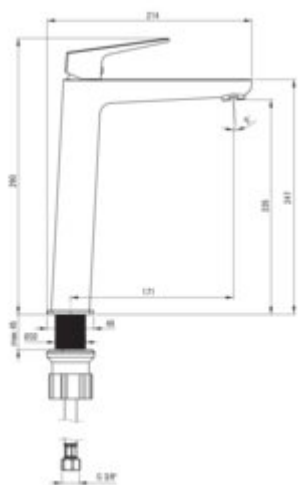

BLUR

Washbasin tap, tall

Product code: BQL_020K

EAN: 5907650869849

Color: chrome

Warranty [years]: 7

Mixer

Finish	chrome
Material	brass
Mixer type	single-handle, mixer
Installation method	standing
Total mixer height [mm]	290
Flow class [l/min]	A <= 15 (9.1 - 15)
Acoustic group [dB]	II (20 < x <= 30)

Mixer cartridge

Ceramic cartridge size	26 mm
------------------------	-------

Spout

Mixer spout range [mm]	171
------------------------	-----

Aerator

Aerator type	honeycomb
Aerator size	M24

Connecting hose

Length [mm]	450
Installation thread	3/8"
Connection thread	M10

Features:

- 45 cm connection hoses included
- The mounting sleeve facilitates the installation of the mixer
- The mixer is equipped with a stream aerator
- The mixer body is made of the highest quality brass
- Cleaning agent for fixtures in all colors available