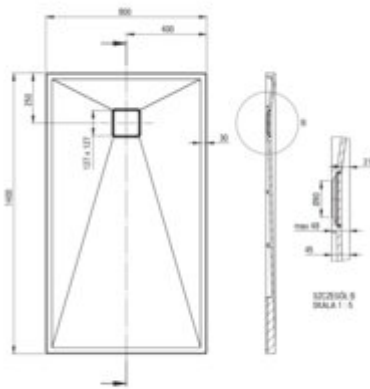

CORREO
Granite shower tray, rectangular

Product code: KQR_S48B
EAN: 5907650821175
Color: metallic grey
Warranty [years]: 10

Finish	metallic grey
Material	granite
Shape	rectangular
Width [mm]	800
Length [mm]	1400
Height [mm]	45
Installation method	directly on the spout, on the construction material support, on the floor level
Drain diameter	90
possibility to cut to size	yes
Hydrophobicity	yes

Features:

- Properties of Deante granite: resistance to impact, high temperature, discoloration, therm
- Hydrophobic properties repel water molecules
- For installation at floor level, directly on the screed or supported by construction mater
- Possibility of cutting the granite shower tray
- The finish enriched with silver ions adds antiseptic properties
- Dedicated cleaning agent, safe for cleaned surfaces
- Only the best materials, the quality of which has been confirmed by laboratory tests
- Anti-slip properties of granite shower trays
- Warning! The NHC_029D siphon fits this shower tray
- Warning! The NHC_029C siphon fits this shower tray