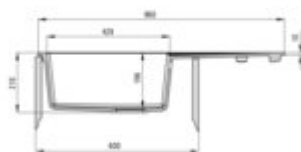

ADEL Granite sink, 1-bowl with drainer

Product code: ZLM_A113

EAN: 5907650834809

Color: alabaster

Warranty [years]: 18

Sink

Finish	alabaster
Surface type	matte
Material	granite
Installation method	inset
Number of bowls	1
Minimum cabinet width [mm]	600
Width [mm]	500
Length [mm]	860
Height [mm]	210
Bowl depth [mm]	196
Cut-out Length [mm]	840
Cut-out Width [mm]	480
Reversible	yes
Equipped with accessories	yes
Drain diameter	3.5"
Number of pre-drilled holes	2