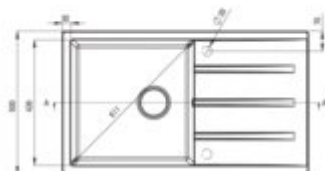

ADEL Granite sink, 1-bowl with drainer

Product code: ZLM_A113

EAN: 5907650834809

Color: alabaster

Warranty [years]: 18

Sink

Finish	alabaster
Surface type	matte
Material	granite
Installation method	inset
Number of bowls	1
Minimum cabinet width [mm]	600
Width [mm]	500
Length [mm]	860
Height [mm]	210
Bowl depth [mm]	196
Cut-out Length [mm]	840
Cut-out Width [mm]	480
Reversible	yes
Equipped with accessories	yes
Drain diameter	3.5"
Number of pre-drilled holes	2