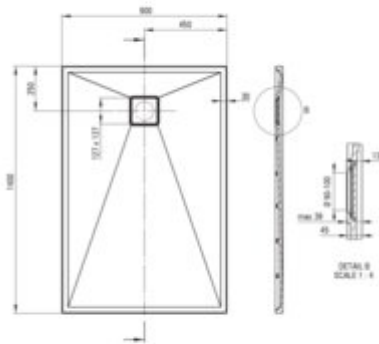

CORREO Granite shower tray, rectangular

Product code: KQR_S47B

EAN: 5907650821151

Color: metallic grey

Warranty [years]: 10

Finish	metallic grey
Material	granite
Shape	rectangular
Width [mm]	900
Length [mm]	1400
Height [mm]	45
Installation method	directly on the spout, on the construction material support, on the floor level
Drain diameter	90
possibility to cut to size	yes
Hydrophobicity	yes

Features:

- Properties of Deante granite: resistance to impact, high temperature, discoloration, therm
- Hydrophobic properties repel water molecules
- For installation at floor level, directly on the screed or supported by construction mater
- Possibility of cutting the granite shower tray
- The finish enriched with silver ions adds antiseptic properties
- Dedicated cleaning agent, safe for cleaned surfaces
- Only the best materials, the quality of which has been confirmed by laboratory tests
- Anti-slip properties of granite shower trays
- Warning! The NHC_029D siphon fits this shower tray
- Warning! The NHC_029C siphon fits this shower tray