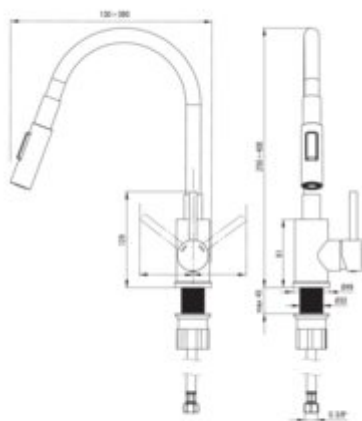

LUNO

Kitchen tap

Product code: BOC_5740
EAN: 5907650859208
Color: beige, brushed steel
Warranty [years]: 7

Mixer

Finish	beige, steel
Material	steel 304
Mixer type	single-handle, mixer
Installation method	standing
Flow class [l/min]	A ≤ 15 (9.1 - 15)
Acoustic group [dB]	I (x ≤ 20)

Mixer cartridge

Ceramic cartridge size	35 mm
------------------------	-------

Spout

Spout type	elastic
------------	---------

Aerator

Aerator type	honeycomb
Aerator size	M22

Connecting hose

Length [mm]	600
Installation thread	3/8"
Connection thread	M10

Hand shower

Number of functions	2
---------------------	---

Features:

- Z flow class (4-9 l/min) allowing for water consumption reduction
- The mounting sleeve facilitates the installation of the mixer
- 45 cm connection hoses included
- 2-function hand shower (rain and air stream)
- Only the best materials, the quality of which has been confirmed by laboratory tests
- Durable hose ends made of brass
- Cleaning agent for fixtures in all colors available