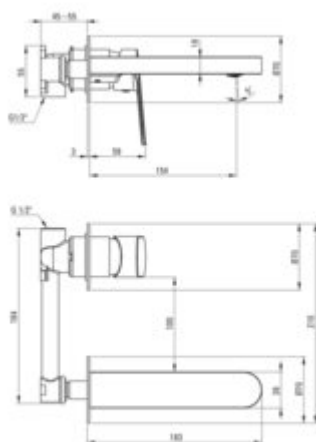

## Washbasin tap, concealed

Product code: BGA\_055L

EAN: 5907650845690

Color: chrome

Warranty [years]: 7

### Mixer cartridge

Ceramic cartridge size	35 mm
------------------------	-------

### Spout

Mixer spout range [mm]	153
Material	brass

### Aerator

Aerator type	honeycomb
Aerator size	M24