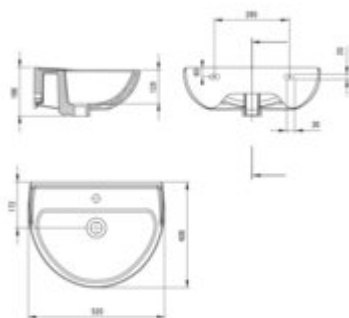

JASMIN

Ceramic washbasin, wall-mounted

Product code: CDJ_6U5W

EAN: 5907650840923

Color: white

Warranty [years]: 10

Finish	white
Material	ceramic
Installation method	wall-mounted
Width [mm]	403
Length [mm]	518
Height [mm]	186
Depth [mm]	139
Hole for the tap	yes

Features:

- Hard and durable ceramics does not lose its properties with long use
- Antibacterial coating, preventing the growth of microorganisms
- Only the best materials, the quality of which has been confirmed by laboratory tests
- Dedicated cleaning agent, safe for cleaned surfaces