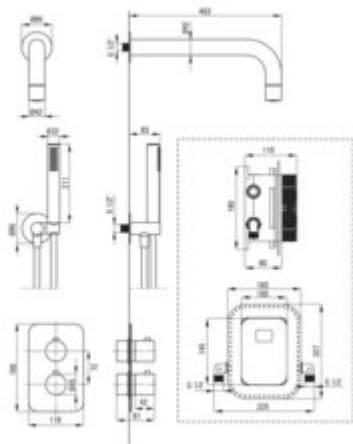

BOX

Concealed shower set, with thermostatic BOX

Product code: BXYZAEBT

EAN: 5907650889786

Color: bianco

Warranty [years]: 7

Mixer (BXY_AEBT)

Mixer type	Concealed BOX
Installation method	concealed

Mixer (BXY_X44T)

Mixer type	Concealed BOX, thermostatic
Installation method	concealed
Flow class [l/min]	S - 15.1-19.8 l/min
Acoustic group [dB]	I (x ≤ 20)

Spout

Spout type	still
Range of shower/ bath spout [mm]	382

Shower overhead

Shape	round
Material	brass
thickness	42
Diameter [mm]	42
Anti-calc	yes
Number of functions	1
Stream type	rain

Hand shower

Number of functions	1
Anti-calc	yes
Stream type	rain
Additional features	cool-out

Hose

Length [mm]	1500
Braid material	PVC
Anti-twist	1

Angled hose connector

Finish	bianco
Connection type	for the hose with hand shower holder
Shape	round
Material	brass
Connection thread	yes
Concealed mounting	yes