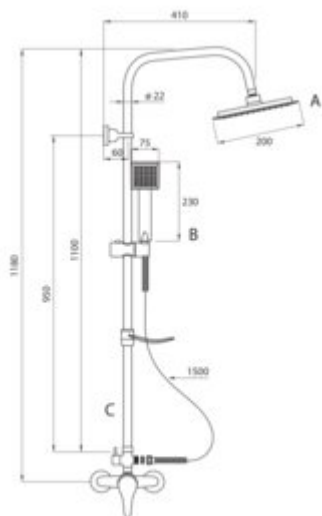

## Shower column, 1-function

Product code: NBJ\_01SK

EAN: 5908212062777

Color: chrome

Warranty [years]: 5

### Rail

Adjustable spacing	yes
Material	stainless steel

### Shower overhead

Shape	square
Material	ABS
Width [mm]	200
Length [mm]	200
Anti-calc	yes
Number of functions	1

### Hose

Length [mm]	1500
Braid type	double braided
Braid material	stainless steel