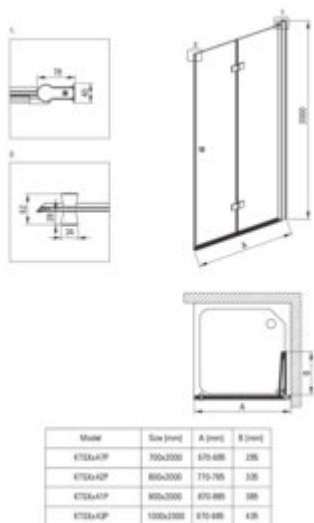

KERRIA PLUS

Shower doors, Kerria Plus system

Product code: KTSX041P

EAN: 5908212087374

Color: chrome

Warranty [years]: 5

Shower door

Finish	chrome
Width [mm]	900
Height [mm]	2000
Glass finish	transparent
Glass thickness [mm]	6
Active cover	yes
installation	to be completed with KTS doors , to be completed with KTS walk-in
Side dimension [mm]	885
Adjustment range from [mm]	-10
Masking of assembly elements	yes
Profiles levelling the curvature of the walls	yes
Tempered glass TOTAL WHITE	yes
Reversible doors	yes
Silent closing	yes
Installation without shower tray	yes possible
Lifting hinges	yes
Hinges flush with the glass	yes

Showe cabin

Side dimension [mm]	885
---------------------	-----

Features:

- Important! For recessed installation, be sure to buy the appropriate KTS_NOOX or KTS_000X
- Only the best materials, the quality of which has been confirmed by laboratory tests
- Safe and durable tempered glass
- Reversible door that allows the cabin to be mounted on the right or left side
- Possibility to install the cabin without a shower tray, directly on the tiles
- Hydrophobic Active-Cover coating that makes it easier for water to run off the glass
- Covering of assembly elements
- Precise door closing through lifting hinges
- TOTALWHITE transparent glass
- Profiles leveling the curvature of the walls
- Hinges in the plane of the glass
- Dedicated cleaning agent, safe for cleaned surfaces
- Dedicated to Active Cover surfaces
- Resistance to impacts, chemicals and stains in accordance with PN-EN 14428+A1:2008 norm, c
- Folding door handle included