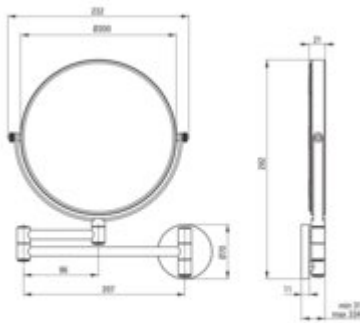

## ROUND

### Cosmetic mirror, on extension arm

**Product code:** ADR\_0811

**EAN:** 5908212090206

**Color:** chrome

**Warranty [years]:** 2

Finish	chrome
Surface type	shine
Material	glass, stainless steel
Height [mm]	282
Width [mm]	232
Depth [mm]	31
Mounting kit included	yes
Multifunctional product	yes