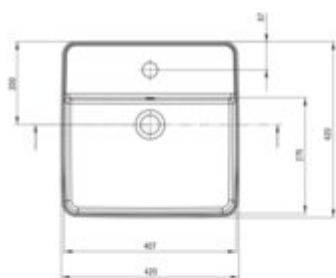

SQUARE

Ceramic washbasin, countertop

Product code: CGS_6U4B

EAN: 5907650862796

Color: white

Warranty [years]: 10

Finish	white
Material	ceramic
Installation method	countertop/standing
Width [mm]	420
Length [mm]	420
Height [mm]	120
Depth [mm]	98
Hole for the tap	yes

Features:

- Hard and durable ceramics does not lose its properties with long use
- Antibacterial coating, preventing the growth of microorganisms
- Only the best materials, the quality of which has been confirmed by laboratory tests
- Dedicated cleaning agent, safe for cleaned surfaces