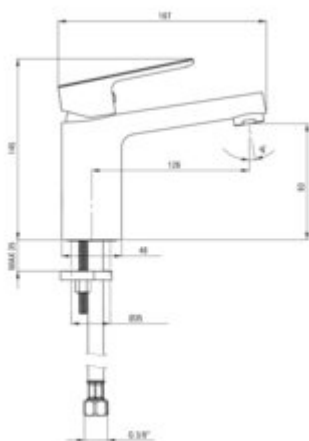

MARO

Washbasin tap

Product code: BLO_020M

EAN: 5908212002919

Color: chrome

Warranty [years]: 5

Mixer

Finish	chrome
Material	brass
Mixer type	single-handle, mixer
Installation method	standing
Flow class [l/min]	S - 15.1-19.8 l/min
Acoustic group [dB]	II (20 < x <= 30)

Mixer cartridge

Ceramic cartridge size	35 mm
------------------------	-------

Spout

Material	brass
----------	-------

Aerator

Aerator type	honeycomb
Aerator size	M24

Connecting hose

Length [mm]	450
Installation thread	3/8"
Connection thread	M10

Features:

- The mixer is equipped with a stream aerator
- 45 cm connection hoses included
- Only the best materials, the quality of which has been confirmed by laboratory tests
- Cleaning agent for fixtures in all colors available