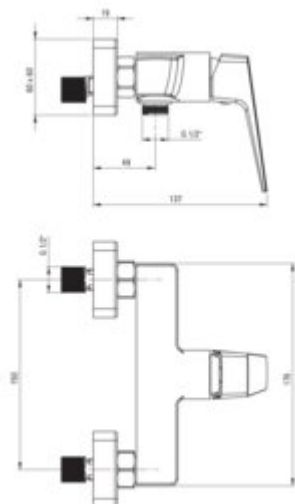

## Shower mixer, wall-mounted

Product code: BQL\_N40M

EAN: 5907650870098

Color: nero

Warranty [years]: 7

### Mixer

Finish	nero
Material	brass
Mixer type	single-handle, mixer
Total mixer height [mm]	138
Flow class [l/min]	A <= 15 (9.1 - 15)
Acoustic group [dB]	II (20 < x <= 30)

### Mixer cartridge

Ceramic cartridge size	25 mm
------------------------	-------