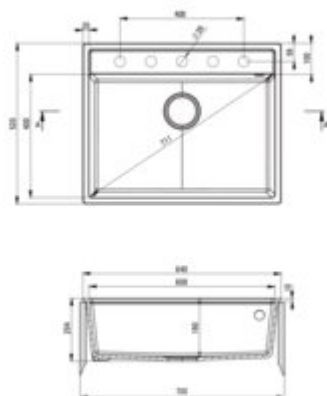

**ADEL**  
Granite sink, 1-bowl

**Product code:** ZLM\_G103

**EAN:** 5907650833598

**Color:** metallic graphite

**Warranty [years]:** 18

**Sink**

Finish	metallic graphite
Surface type	matte
Material	granite
Installation method	inset
Number of bowls	1
Minimum cabinet width [mm]	700
Width [mm]	520
Length [mm]	640
Height [mm]	204
Bowl depth [mm]	190
Cut-out Length [mm]	620
Cut-out Width [mm]	500
Equipped with accessories	yes
Drain diameter	3.5"
Number of pre-drilled holes	5