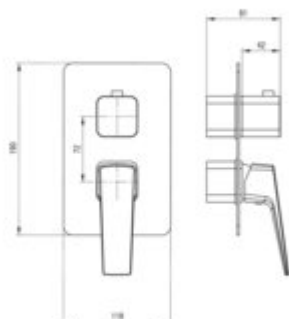

## External element, for mixer BOX

**Product code:** BXY\_DQLM

**EAN:** 5907650890126

**Color:** titanium

**Warranty [years]:** 2

### Mixer

Finish	titanium
Material	brass
Mixer type	Concealed BOX
Installation method	concealed