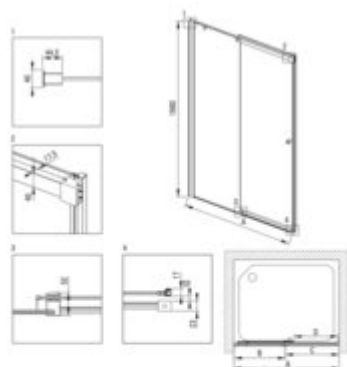

Product code: KTSPN10P

EAN: 5907650820406

Color: nero

Warranty [years]: 5

Shower door

Finish	nero
Width [mm]	1000
Height [mm]	2000
Glass finish	transparent
Glass thickness [mm]	6
Active cover installation	yes to be completed with KTS walk-in
Masking of assembly elements	yes
Profiles levelling the curvature of the walls	yes
Holders	with safety
Tempered glass TOTAL WHITE	yes
Reversible doors	yes
Silent closing	yes
Installation without shower tray possible	yes
Lifting hinges	no
Hinges flush with the glass	no
possibility to cut the upper guide and threshold strip	yes
Showe cabin	
Side dimension [mm]	1010

Features:

- Hydrophobic Active-Cover coating that makes it easier for water to run off the glass
- Covering of assembly elements
- TOTALWHITE transparent glass
- Profiles leveling the curvature of the walls
- Safe and durable tempered glass
- Dedicated cleaning agent, safe for cleaned surfaces
- Dedicated to Active Cover surfaces
- Reversible door that allows the cabin to be mounted on the right or left side
- The profile system makes it possible to reduce the curvature of the walls
- Only the best materials, the quality of which has been confirmed by laboratory tests
- Precise door closing through lifting hinges
- Resistance to impacts, chemicals and stains in accordance with PN-EN 14428+A1:2008 norm, c
- The shower enclosure can be installed directly on tiles or on Correo (KQR) granite shower trays as well as Kerria Plus (KTS) and Silia (KSKA) acrylic shower trays.