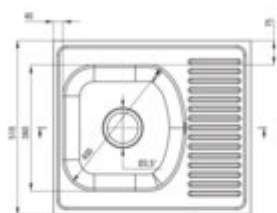

TECHNO

Steel sink, 1-bowl with drainer

Product code: ZMU_0113

EAN: 5907650856825

Color: satin

Warranty [years]: 2

Sink

Finish	satin
Surface type	satin, smooth
Material	steel 201
Installation method	inset
Number of bowls	1
Minimum cabinet width [mm]	450
Width [mm]	510
Length [mm]	580
Height [mm]	150
Bowl depth [mm]	150
Cut-out Length [mm]	560
Cut-out Width [mm]	490
Reversible	yes
Equipped with accessories	yes
Drain diameter	3.5"

Sink waste kit

Finish	steel
Plug type	manual
Low siphon/ Space saver	yes
possibility to connect a dishwasher/ washing machine	yes

Features:

- High-strength stainless steel
- The sink is equipped with fittings with a connection to the dishwasher
- Natural antiseptic properties of steel
- Dedicated cleaning agent, safe for cleaned surfaces
- Reversible steel sink - install with the bowl on the left or right side
- Self-drilling tap hole - without voiding the warranty.