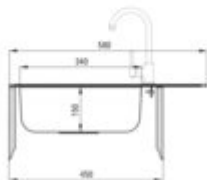

TECHNO

Steel sink, 1-bowl with drainer

Product code: ZMU_0113

EAN: 5907650856825

Color: satin

Warranty [years]: 2

Sink

Finish	satin
Surface type	satin, smooth
Material	steel 201
Installation method	inset
Number of bowls	1
Minimum cabinet width [mm]	450
Width [mm]	510
Length [mm]	580
Height [mm]	150
Bowl depth [mm]	150
Cut-out Length [mm]	560
Cut-out Width [mm]	490
Reversible	yes
Equipped with accessories	yes
Drain diameter	3.5"

Sink waste kit

Finish	steel
Plug type	manual
Low siphon/ Space saver	yes
possibility to connect a dishwasher/ washing machine	yes

Features:

- High-strength stainless steel
- The sink is equipped with fittings with a connection to the dishwasher
- Natural antiseptic properties of steel
- Dedicated cleaning agent, safe for cleaned surfaces
- Reversible steel sink - install with the bowl on the left or right side
- Self-drilling tap hole - without voiding the warranty.