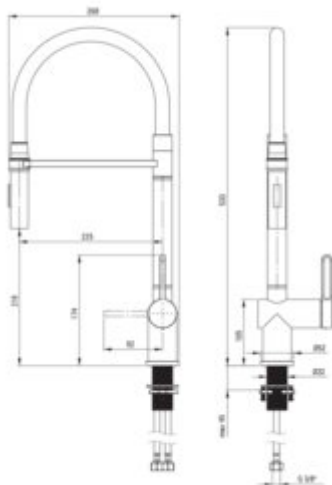

MAGNETIC Kitchen tap

Product code: BRM_072M

EAN: 5907650864097

Color: chrome

Warranty [years]: 7

Mixer

Finish chrome, black

Material steel 304

Mixer type single-handle, mixer

Installation method standing

Flow class [l/min] Z - 4-9 l/min

Acoustic group [dB] I (x <= 20)

Mixer cartridge

Ceramic cartridge size 35 mm

Spout

Spout type elastic

Material silicone

Aerator

Aerator type honeycomb

Connecting hose

Length [mm] 600

Installation thread 3/8"

Connection thread M10

Hand shower

Number of functions 2

Features:

- Deante Design Studio Collection
- The mixer is equipped with a stream aerator
- Z flow class (4-9 l/min) allowing for water consumption reduction
- The mounting sleeve facilitates the installation of the mixer
- 2-function spout
- Magnetic spout holder
- 45 cm connection hoses included