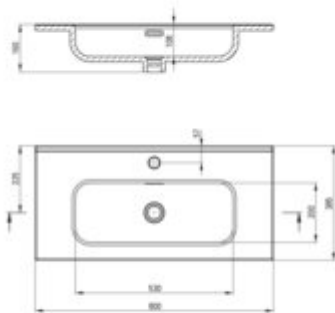

TUBO

Ceramic washbasin, recessed

Product code: CTU_6U8M

EAN: 5907650872849

Color: white

Warranty [years]: 10

Finish	white
Material	ceramic
Installation method	furniture, recessed
Width [mm]	385
Length [mm]	810
Height [mm]	160
Hole for the tap	yes

Features:

- Hard and durable ceramics does not lose its properties with long use
- Antibacterial coating, preventing the growth of microorganisms
- Only the best materials, the quality of which has been confirmed by laboratory tests
- Dedicated cleaning agent, safe for cleaned surfaces