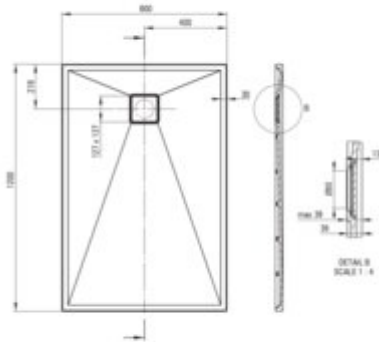

CORREO
Granite shower tray, rectangular

Product code: KQR_A44B
EAN: 5907650878926
Color: alabaster
Warranty [years]: 10

Finish	white
Material	granite
Shape	rectangular
Width [mm]	800
Length [mm]	1200
Height [mm]	36
Installation method	on the floor level, directly on the spout, on the construction material support
Drain diameter	90
possibility to cut to size	yes
Hydrophobicity	yes

Features:

- Dedicated cleaning agent, safe for cleaned surfaces
- Hydrophobic properties repel water molecules
- Properties of Deante granite: resistance to impact, high temperature, discoloration, therm
- For installation at floor level, directly on the screed or supported by construction mater
- Possibility of cutting the granite shower tray
- Warning! The NHC_029C siphon fits this shower tray
- Warning! The NHC_029D siphon fits this shower tray
- Only the best materials, the quality of which has been confirmed by laboratory tests
- Anti-slip properties of granite shower trays
- The finish enriched with silver ions adds antiseptic properties