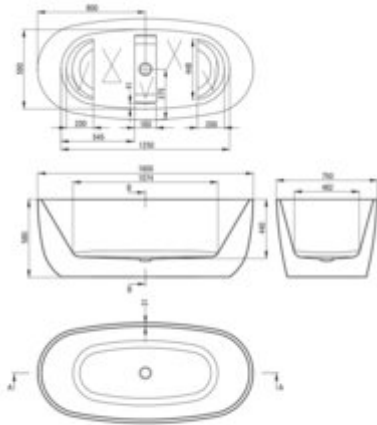

ALPINIA

Acrylic bathtub, freestanding

Product code: KDU_016W

EAN: 5907650867265

Color: white

Warranty [years]: 5

Finish	white
Material	acrylic
Width [mm]	750
Length [mm]	1600
Height [mm]	580
Depth [mm]	440
capacity [l]	255
Installation method	freestanding
built-in overflow	yes
Siphon included	yes
Click-clack plug included	yes

Features:

- Easy to clean and maintain
- Freedom in choosing the faucet - wall-mounted, concealed or floor-mounted
- The set includes a waste trap with a click-clack plug
- Cleaning agent for fixtures in all colors available