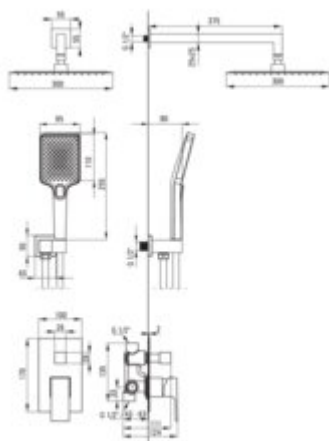

ANEMON BIS

Concealed shower set

Product code: NAC_N9MP

EAN: 5908212085615

Color: nero

Warranty [years]: 7

Mixer

Mixer type	single-handle, mixer
Installation method	concealed
Flow class [l/min]	S - 15.1-19.8 l/min
Acoustic group [dB]	I (x ≤ 20)

Spout

Spout type	still
Range of shower/ bath spout [mm]	375

Shower overhead

Shape	square
Material	steel 304
Width [mm]	300
Length [mm]	300
thickness	55
Anti-calc	yes
Number of functions	1
Stream type	rain
Quick response time for turning the water on and off	yes

Hand shower

Number of functions	3
Anti-calc	yes
Stream type	rain, mist, mixed

Hose

Length [mm]	1500
Braid material	PVC
Anti-twist	1

Angled hose connector

Finish	nero
Connection type	for the hose with hand shower holder
Shape	rectangular
Material	brass
Connection thread	yes
Concealed mounting	yes