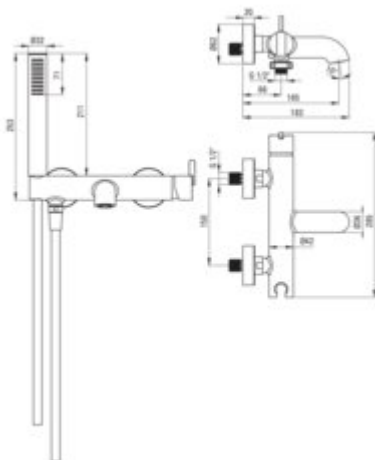

SILIA

Bath mixer, with shower set

Product code: BQS_N11M

EAN: 5907650818380

Color: nero

Warranty [years]: 7

Mixer

Finish	nero
Material	brass
Mixer type	single-handle, mixer
Installation method	wall-mounted
Total mixer height [mm]	15
Flow class [l/min]	A <= 15 (9.1 - 15)
Acoustic group [dB]	I (x <= 20)

Mixer cartridge

Ceramic cartridge size	35 mm
------------------------	-------

Spout

Mixer spout range [mm]	183
Material	brass

Function switch

Switch type	ceramic mechanical
-------------	--------------------

Aerator (XDCH2TUN0)

Aerator size	M24
--------------	-----

Aerator (XDCTOPCO0)

Aerator type	flat, swivel, silicone
Aerator size	M24

Hose

Length [mm]	1500
Anti-twist	1

Hand shower

Number of functions	1
Anti-calc	yes
Additional features	cool-out