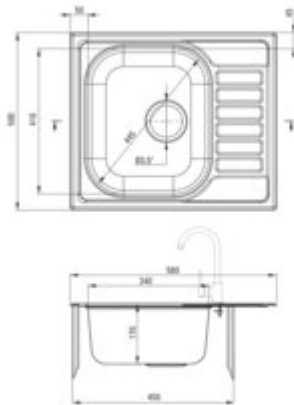

SOUL
Steel sink, 1-bowl with drainer

Product code: ZEO_311A
EAN: 5908212018118
Color: décor
Warranty [years]: 2

Sink

| | |
|----------------------------|-----------|
| Finish | décor |
| Surface type | décor |
| Material | steel 304 |
| Installation method | inset |
| Number of bowls | 1 |
| Minimum cabinet width [mm] | 450 |
| Width [mm] | 500 |
| Length [mm] | 580 |
| Height [mm] | 170 |
| Bowl depth [mm] | 170 |
| Cut-out Length [mm] | 560 |
| Cut-out Width [mm] | 480 |
| Reversible | yes |
| Equipped with accessories | yes |
| Drain diameter | 3.5" |

Sink waste kit

| | |
|---|--------|
| Finish | steel |
| Plug type | manual |
| Low siphon/ Space saver | yes |
| possibility to connect a dishwasher/ washing machine | yes |

Features:

- High-strength stainless steel
- The sink is equipped with fittings with a connection to the dishwasher
- Natural antiseptic properties of steel
- The décor finish has increased scratch resistance
- Dedicated cleaning agent, safe for cleaned surfaces
- Reversible steel sink - install with the bowl on the left or right side
- Self-drilling tap hole - without voiding the warranty.