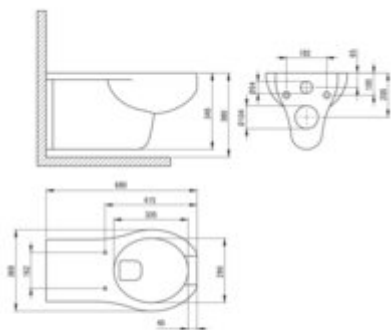

VITAL

Toilet bowl, with seat

Product code: CDVD6WPW

EAN: 5907650820444

Color: white

Warranty [years]: 10

Toilet bowl

Finish	white
Material	ceramic
Type	wall-mounted
Rim type	rim
Hidden mountings	yes
Width [mm]	368
Length [mm]	680
Height [mm]	380
Mounting holes spacing / Axis [mm]	180
Toilet seat	included
Designed for installation with a mechanical concealed frame with a 3/6 l drain valve setting	no
Mounting kit included	no
Additional features	toilet seat included

Toilet seat

Finish	white
Material	duroplast
Slow-close toilet seat	yes
Width [mm]	375
Length [mm]	445
Quick seat detachment	yes
Antibacterial	yes

Features:

- Soft-close toilet seat included
- Hygienic certificate of the National Institute of Hygiene confirming the product's compliance
- Hard and durable ceramics does not lose its properties with long use
- Antibacterial coating, preventing the growth of microorganisms
- Dedicated cleaning agent, safe for cleaned surfaces