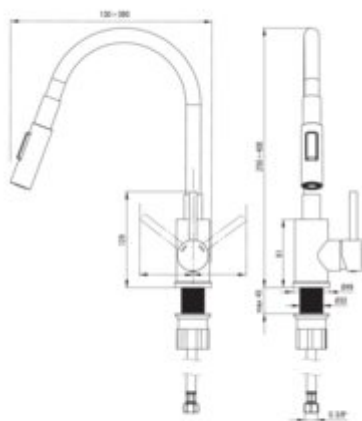

# LUNO Kitchen tap

**Product code:** BOC\_5740  
**EAN:** 5907650859208  
**Color:** beige, brushed steel  
**Warranty [years]:** 7

## Mixer

Finish	beige, steel
Material	steel 304
Mixer type	single-handle, mixer
Installation method	standing
Flow class [l/min]	A ≤ 15 (9.1 - 15)
Acoustic group [dB]	I (x ≤ 20)

## Mixer cartridge

Ceramic cartridge size	35 mm
------------------------	-------

## Connecting hose

Length [mm]	600
Installation thread	3/8"
Connection thread	M10