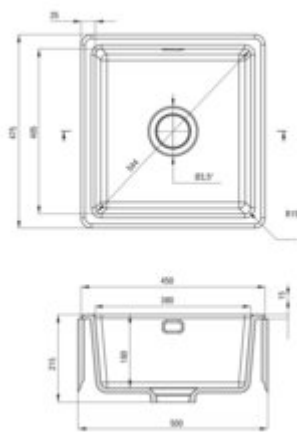

SABOR Ceramic sink, 1-bowl

Product code: ZCB_3103

EAN: 5907650877974

Color: grey matte

Warranty [years]: 2

Sink

Finish	grey
Surface type	matte
Material	ceramic
Installation method	inset, undermount
Number of bowls	1
Minimum cabinet width [mm]	500
Width [mm]	475
Length [mm]	450
Height [mm]	215
Bowl depth [mm]	180
Cut-out Length [mm]	430
Cut-out Width [mm]	455
Reversible	no
Equipped with accessories	yes
Drain diameter	3.5"

Sink waste kit

Finish	steel
Plug type	manual
Low siphon/ Space saver	yes
possibility to connect a dishwasher/ washing machine	yes

Features:

- ATTENTION! Before cutting a hole in the tabletop to install the sink, take into account th
- The sink is equipped with fittings with a connection to the dishwasher
- Hard and durable ceramics does not lose its properties with long use
- Dedicated cleaning agent, safe for cleaned surfaces
- Space-saving siphon which facilitates e.g. sorting waste