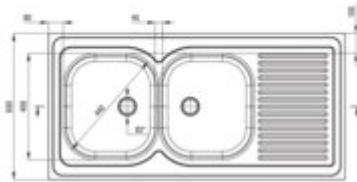

TANGO

Steel sink, 2-bowl with drainer

Product code: ZE6_0210

EAN: 5908212005293

Color: satin

Warranty [years]: 2

Sink

Finish	satin
Surface type	satin
Material	steel 201
Installation method	lay-on
Number of bowls	2
Minimum cabinet width [mm]	1200
Width [mm]	600
Length [mm]	1200
Height [mm]	150
Bowl depth [mm]	150
2nd bowl depth [mm]	150
Reversible	yes
Equipped with accessories	yes
Drain diameter	2"

Sink waste kit

Finish	steel
Plug type	manual
Low siphon/ Space saver	yes
possibility to connect a dishwasher/ washing machine	yes

Features:

- High-strength stainless steel
- The sink is equipped with fittings with a connection to the dishwasher
- Natural antiseptic properties of steel
- Dedicated cleaning agent, safe for cleaned surfaces
- Reversible steel sink - install with the bowl on the left or right side
- Self-drilling tap hole - without voiding the warranty.