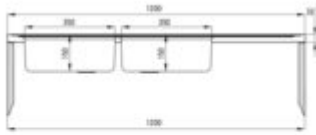

TANGO

Steel sink, 2-bowl with drainer

Product code: ZE6_0210

EAN: 5908212005293

Color: satin

Warranty [years]: 2

Sink

Finish	satin
Surface type	satin
Material	steel 201
Installation method	lay-on
Number of bowls	2
Minimum cabinet width [mm]	1200
Width [mm]	600
Length [mm]	1200
Height [mm]	150
Bowl depth [mm]	150
2nd bowl depth [mm]	150
Reversible	yes
Equipped with accessories	yes
Drain diameter	2"

Sink waste kit

Finish	steel
Plug type	manual
Low siphon/ Space saver	yes
possibility to connect a dishwasher/ washing machine	yes

Features:

- High-strength stainless steel
- The sink is equipped with fittings with a connection to the dishwasher
- Natural antiseptic properties of steel
- Dedicated cleaning agent, safe for cleaned surfaces
- Reversible steel sink - install with the bowl on the left or right side
- Self-drilling tap hole - without voiding the warranty.