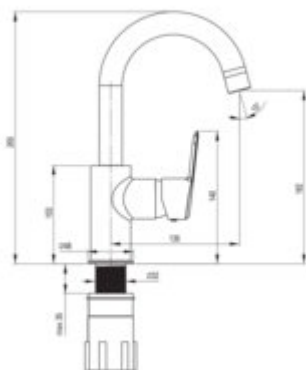

ARNIKA Washbasin tap

Product code: BQA_D24M

EAN: 5908212097700

Color: titanium

Warranty [years]: 7

Mixer

Finish	titanium
Material	brass
Mixer type	single-handle, mixer
Installation method	standing
Total mixer height [mm]	265
Flow class [l/min]	S - 15.1-19.8 l/min
Acoustic group [dB]	I (x <= 20)
Plug included in the set	no

Mixer cartridge

Ceramic cartridge size	35 mm
------------------------	-------

Spout

Spout type	swivel
Mixer spout range [mm]	135
Material	stainless steel

Aerator

Aerator type	silicone
Aerator size	M22

Connecting hose

Length [mm]	450
Installation thread	3/8"
Connection thread	M10

Features:

- Deante Design Studio Collection
- Design full of beauty and harmony
- we recommend buying a universal plug in the color of the mixer
- The mixer body is made of the highest quality brass
- The mixer is equipped with a stream aerator
- Silicone aerator for easy limescale removal
- The mounting sleeve facilitates the installation of the mixer
- 45 cm connection hoses included
- Innovative, durable and easy to clean Titanium coating
- The variety of colours gives many arrangement possibilities
- Only the best materials, the quality of which has been confirmed by laboratory tests
- The lever on the side makes it easier to keep the spout clean
- Cleaning agent for fixtures in all colors available